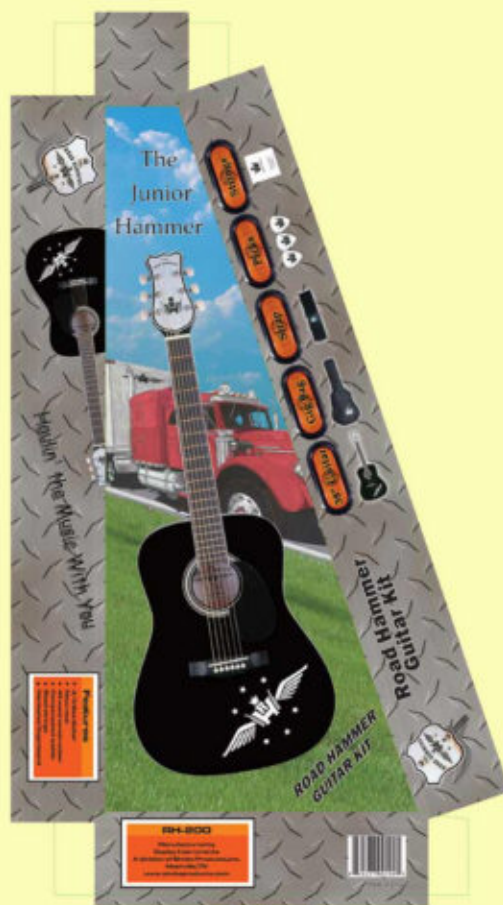

I'M A ROAD HAMMER

EAST BOUND AND DOWN

INTRODUCING THE FLEET OF ROAD HAMMER GUITARS

**2006
CCMA
GROUP OF
THE YEAR**

31 inch

38 inch

41 inch

Simba Products is an authorized licensee of Airstrip Music, Inc. and the Road Hammer logos.