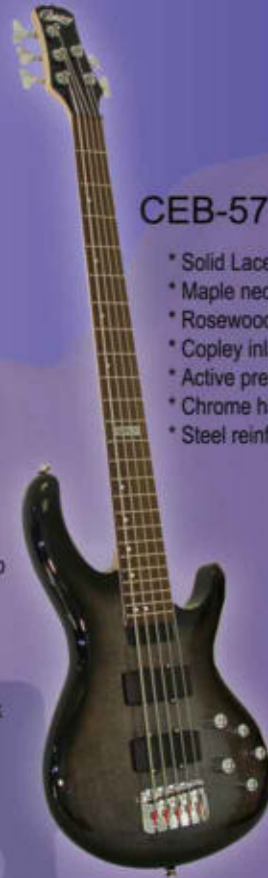

Bass Guitars

CEB-46

- * Solid Birds Eye Maple wood top
- * Set neck construction
- * Rosewood fingerboard
- * Active preamp system
- * Gold hardware
- * Steel reinforced adjustable neck

CEB-57

- * Solid Laced Oak top
- * Maple neck
- * Rosewood fingerboard
- * Copley inlay in 12th fret
- * Active preamp system
- * Chrome hardware
- * Steel reinforced adjustable neck

CEB-56

- * Solid Birds Eye Maple wood top
- * Set neck construction
- * Rosewood fingerboard
- * Active preamp system
- * Gold hardware
- * Steel reinforced adjustable neck

CEB-49NT

- * Solid Maple body
- * 5- piece neck through body design
- * Walnut, Maple, and Bubinga neck
- * Rosewood fingerboard
- * Passive MM style pickups
- * Gold hardware
- * Steel reinforced adjustable neck
- * Active Aguilar preamp system also available

CEB-59NT

- * Solid Maple body
- * 5- piece neck through body design
- * Walnut, Maple, and Bubinga neck
- * Rosewood fingerboard
- * Passive MM style pickups
- * Gold hardware
- * Steel reinforced adjustable neck
- * Active Aguilar preamp system also available